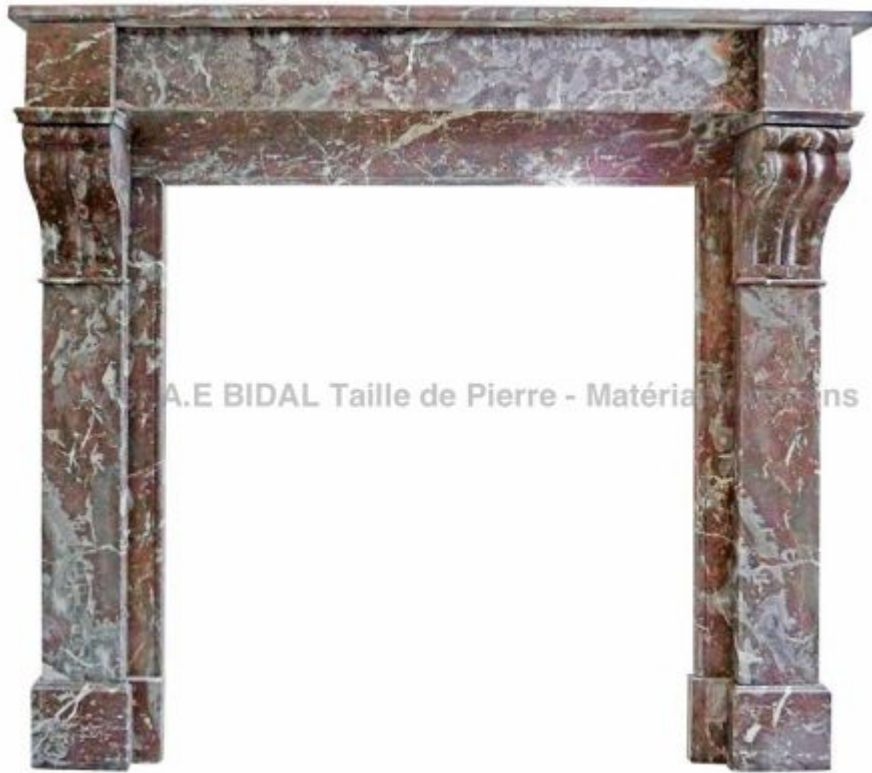

Napoleon III style antique red marble mantle

19th century - Napoleon III style mantle made of red marble richly veined with white and grey. Jambs with modillions.

Height 108 cm

Width 120 cm

Depth 32 cm

- Hearth opening : L 82 cm x H 87 cm