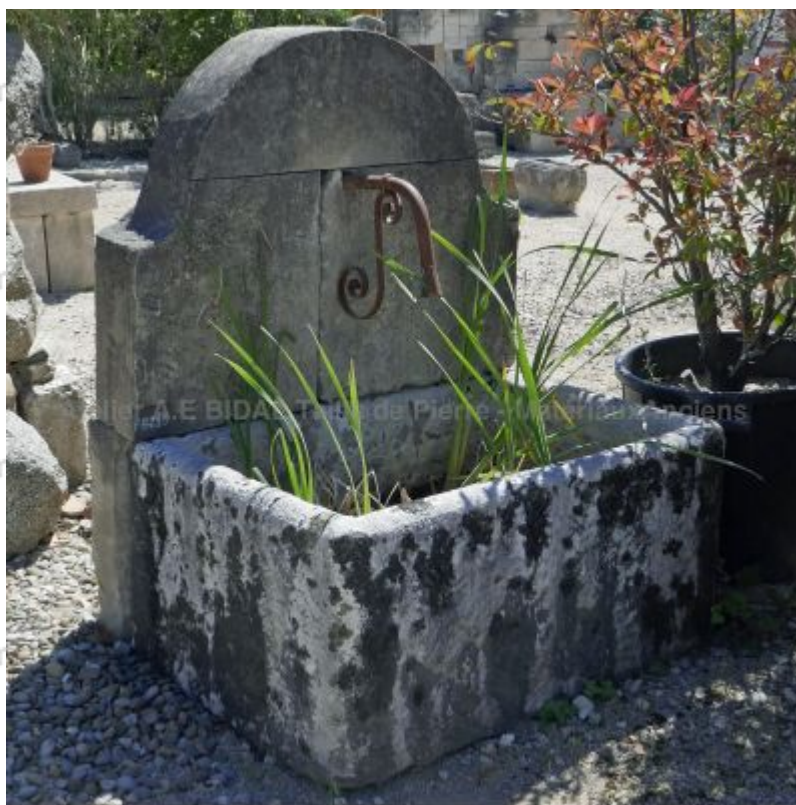

### Small garden fountain with massive trough and stone pediment

Small garden wall fountain in aged patinated stones : a rather sober stone pediment carved in a curvy "cocked hat" shape rests on an antique massive stone trough. Wrought iron water outlet with forged scrolls and beautiful moss patina on the monolithic trough.

Height 123 cm  
Width 95 cm  
Depth 84 cm

- Basin's height : 50cm

Price  
**2200 €**

Reference  
**FA295**

**SAS Alain Edouard Bidal**

2420 Route du Thor - RN 100 - 84800 L'Isle sur la Sorgue (France)  
Tél. : +33 (0)4 90 20 72 83 - [infos@sculptures-bidal.com](mailto:infos@sculptures-bidal.com)  
[www.materiaux-anciens-bidal.com](http://www.materiaux-anciens-bidal.com) - [www.sculptures-bidal.com](http://www.sculptures-bidal.com)