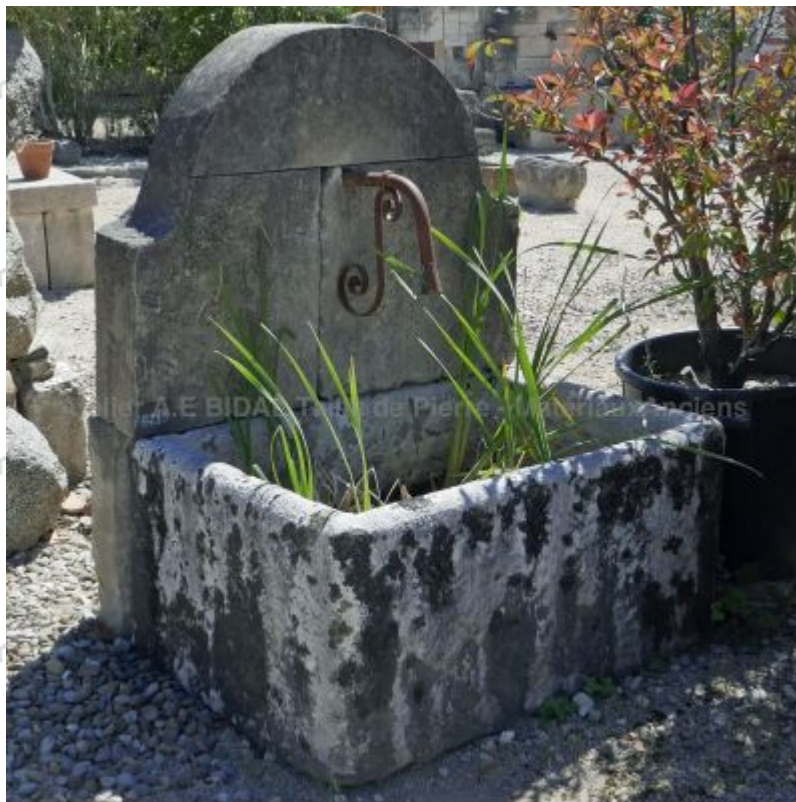

Small garden fountain with massive trough and stone pediment

Small garden wall fountain in aged patinated stones : a rather sober stone pediment carved in a curvy "cocked hat" shape rests on an antique massive stone trough. Wrought iron water outlet with forged scrolls and beautiful moss patina on the monolithic trough.

Height 123 cm
Width 95 cm
Depth 84 cm

- Basin's height : 50cm

Price
2200 €

Reference
FA295

SAS Alain Edouard Bidal

2420 Route du Thor - RN 100 - 84800 L'Isle sur la Sorgue (France)
Tél. : +33 (0)4 90 20 72 83 - infos@sculptures-bidal.com
www.materiaux-anciens-bidal.com - www.sculptures-bidal.com