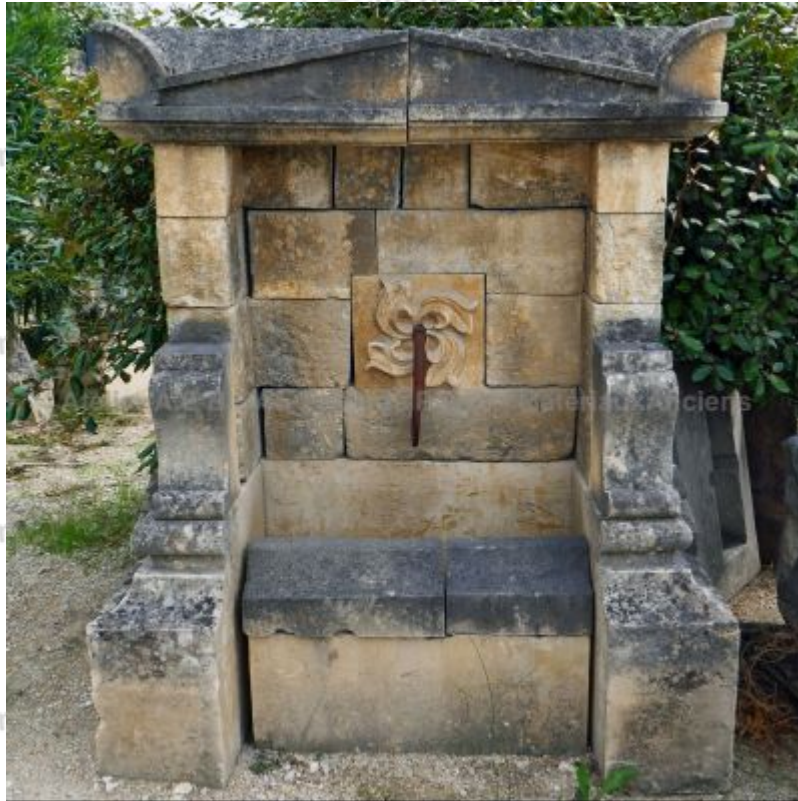

**Ornate fountain with sculpted rosette \*\* SOLD**

Wall-fountain with aedicule and floral medallion with moldings. It is composed of assembled sculpted and carved stones. Its low pediment makes it look like a small temple.

Height 170 cm  
Width 140 cm  
Depth 70 cm

Basin height: 50cm

Price  
**3800 €**

Reference

**FA620**

**SAS Alain Edouard Bidal**

2420 Route du Thor - RN 100 - 84800 L'Isle sur la Sorgue (France)  
Tél. : +33 (0)4 90 20 72 83 - [infos@sculptures-bidal.com](mailto:infos@sculptures-bidal.com)  
[www.materiaux-anciens-bidal.com](http://www.materiaux-anciens-bidal.com) - [www.sculptures-bidal.com](http://www.sculptures-bidal.com)