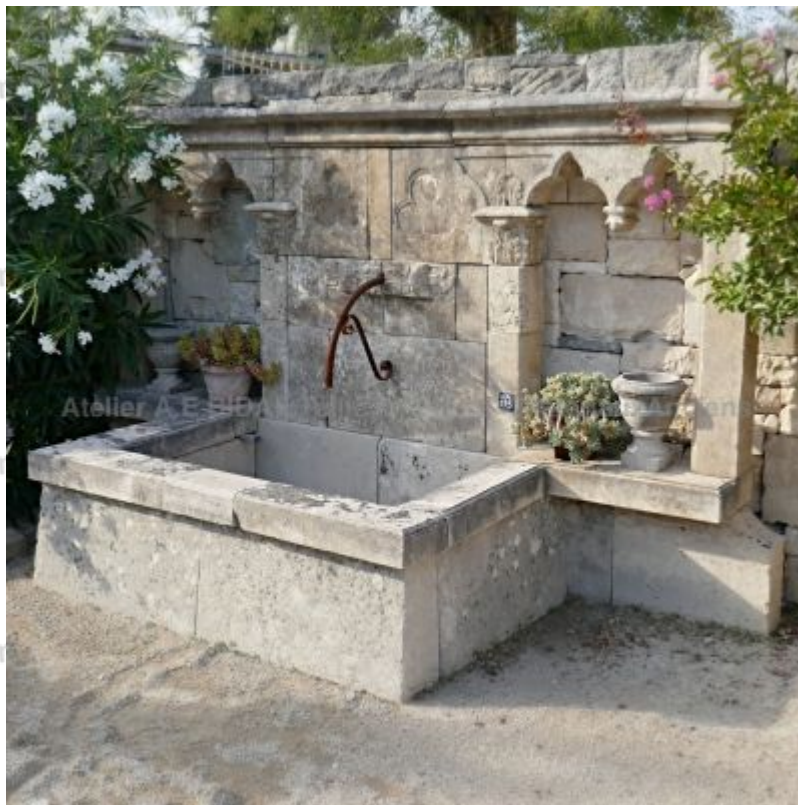

## Fountain made of antique stones with a Gothic style inspiration

Wide wall-fountain composed of antique materials with a wall plate sculpted with Gothic style archway.

Height 165 cm  
Width 300 cm  
Depth 110 cm

- Basin's height: 48cm

Price  
**5000 €**

Reference  
**FA693**

**SAS Alain Edouard Bidal**

2420 Route du Thor - RN 100 - 84800 L'Isle sur la Sorgue (France)

Tél. : +33 (0)4 90 20 72 83 - [infos@sculptures-bidal.com](mailto:infos@sculptures-bidal.com)