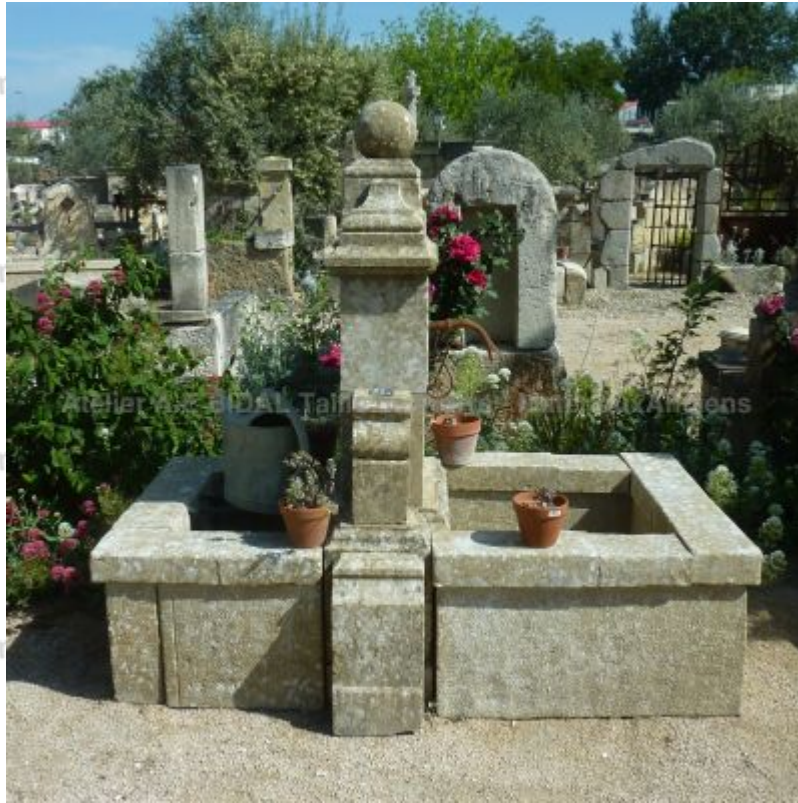

Lovely double-basins wall fountain in patinated stone

Beautiful antique stone fountain with 2 basins of the same height (51 cm) topped by wide copings. The central pediment is decorated with a wrought iron water outlet on one side, and an antique metal faucet on the other side, and nicely topped by a molded headpiece with sphere. The smallest basin has a pair of bucket-rest bars.

Height 178 cm

Width 190 cm

Depth 115 cm

- BASIN N° 1 : L 92 x D 101 x H 51 cm / inner dimensions
L 67 x D 61 cm - BASIN N° 2 : L 67 x D 96 x H 51 cm /
inner dimensions L 57 x D 46 cm

Price

4200 €

Reference

FA798