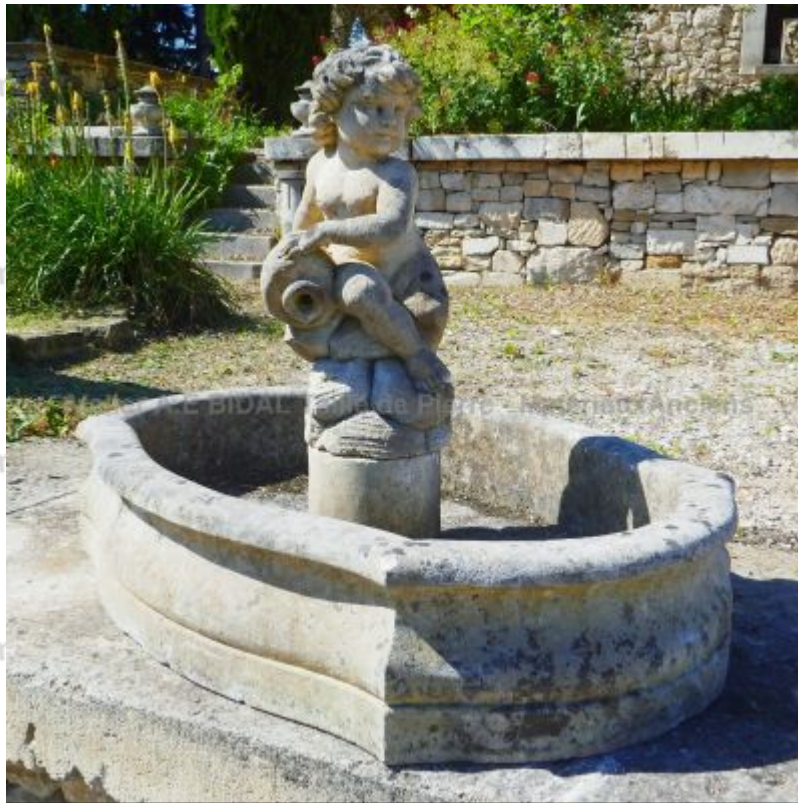

Central fountain in weathered stone with a nice putto decoration

This elegant central fountain in weathered old stone is a one-of-the-kind small water feature. It features a nicely molded monolithic basin in which sits a sculpture of a water-pouring putto, a young naked boy seated on a rock carrying a jar.

Height 90 cm
Width 125 cm
Depth 85 cm

- Basin's height : 25cm

Price
4500 €

Reference
FA925

SAS Alain Edouard Bidal

2420 Route du Thor - RN 100 - 84800 L'Isle sur la Sorgue (France)
Tél. : +33 (0)4 90 20 72 83 - infos@sculptures-bidal.com
www.materiaux-anciens-bidal.com - www.sculptures-bidal.com