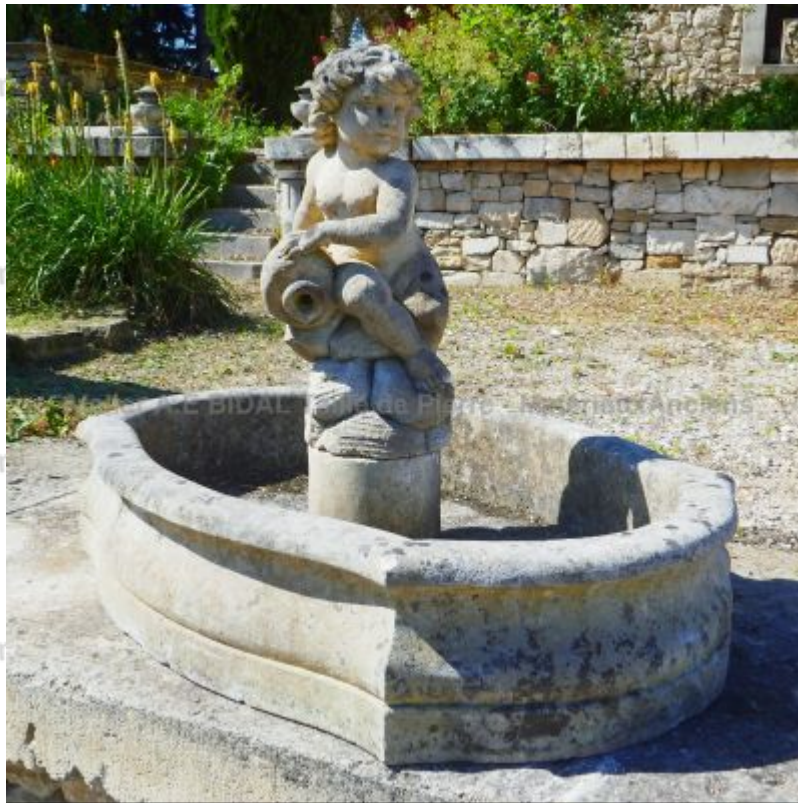

## Central fountain in weathered stone with a nice putto decoration

This elegant central fountain in weathered old stone is a one-of-the-kind small water feature. It features a nicely molded monolithic basin in which sits a sculpture of a water-pouring putto, a young naked boy seated on a rock carrying a jar.

Height 90 cm  
Width 125 cm  
Depth 85 cm

- Basin's height : 25cm

Price  
**4500 €**

Reference  
**FA925**

**SAS Alain Edouard Bidal**

2420 Route du Thor - RN 100 - 84800 L'Isle sur la Sorgue (France)  
Tél. : +33 (0)4 90 20 72 83 - [infos@sculptures-bidal.com](mailto:infos@sculptures-bidal.com)  
[www.materiaux-anciens-bidal.com](http://www.materiaux-anciens-bidal.com) - [www.sculptures-bidal.com](http://www.sculptures-bidal.com)