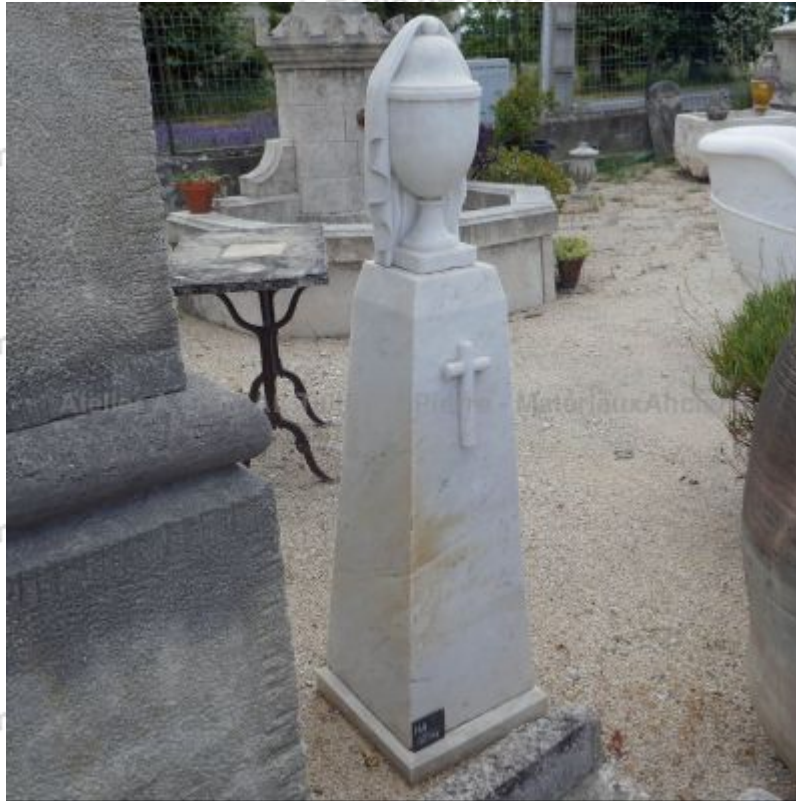

## Antique white marble funerary stele.

This beautiful antique stele was carved out a white marble. It is composed of a pillar decorated with a sculpted cross. This pillar is topped by an urn covered by a shroud.

Height 132 cm  
Width 35 cm  
Depth 35 cm

Price  
**1300 €**

Reference  
**MA1254**

**SAS Alain Edouard Bidal**

2420 Route du Thor - RN 100 - 84800 L'Isle sur la Sorgue (France)  
Tél. : +33 (0)4 90 20 72 83 - [infos@sculptures-bidal.com](mailto:infos@sculptures-bidal.com)  
[www.materiaux-anciens-bidal.com](http://www.materiaux-anciens-bidal.com) - [www.sculptures-bidal.com](http://www.sculptures-bidal.com)