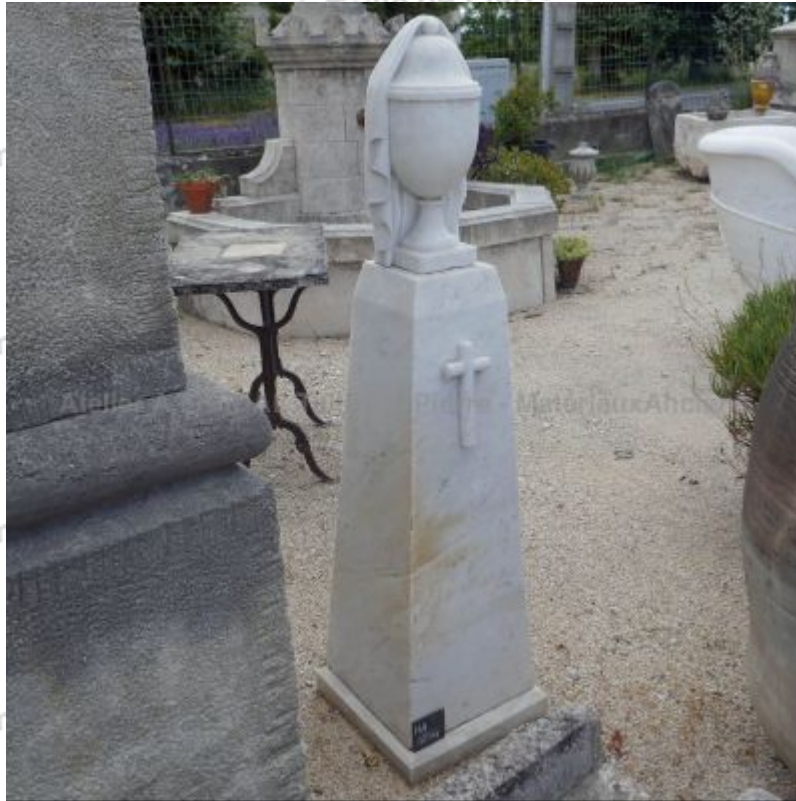

Antique white marble funerary stele.

This beautiful antique stele was carved out a white marble. It is composed of a pillar decorated with a sculpted cross. This pillar is topped by an urn covered by a shroud.

Height 132 cm
Width 35 cm
Depth 35 cm

Price
1300 €

Reference
MA1254

SAS Alain Edouard Bidal

2420 Route du Thor - RN 100 - 84800 L'Isle sur la Sorgue (France)
Tél. : +33 (0)4 90 20 72 83 - infos@sculptures-bidal.com
www.materiaux-anciens-bidal.com - www.sculptures-bidal.com