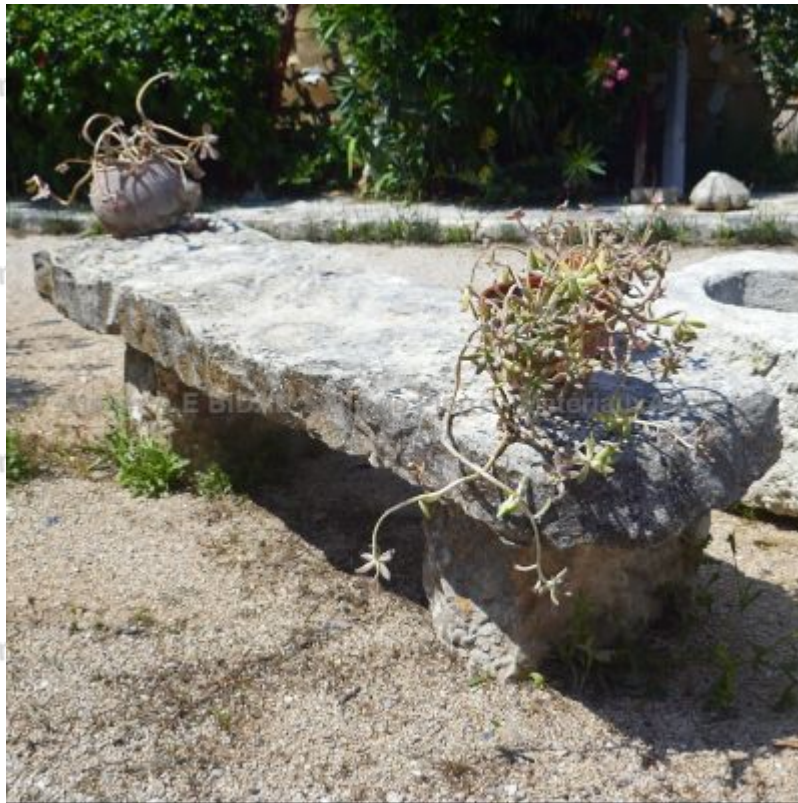

Long rustic looking bench in aged and patinated stone

This long bench made of solid old stones is composed of a thick monolith rustic-looking seating stone resting on 2 monobloc massive legs. Rustic garden bench in old stones.

Height 55 cm
Width 215 cm
Depth 55 cm
- Jambes : L 30 x D 50 x H 40 cm (approx.)

Price
1950 €

Reference
MA1577

SAS Alain Edouard Bidal

2420 Route du Thor - RN 100 - 84800 L'Isle sur la Sorgue (France)
Tél. : +33 (0)4 90 20 72 83 - infos@sculptures-bidal.com
www.materiaux-anciens-bidal.com - www.sculptures-bidal.com