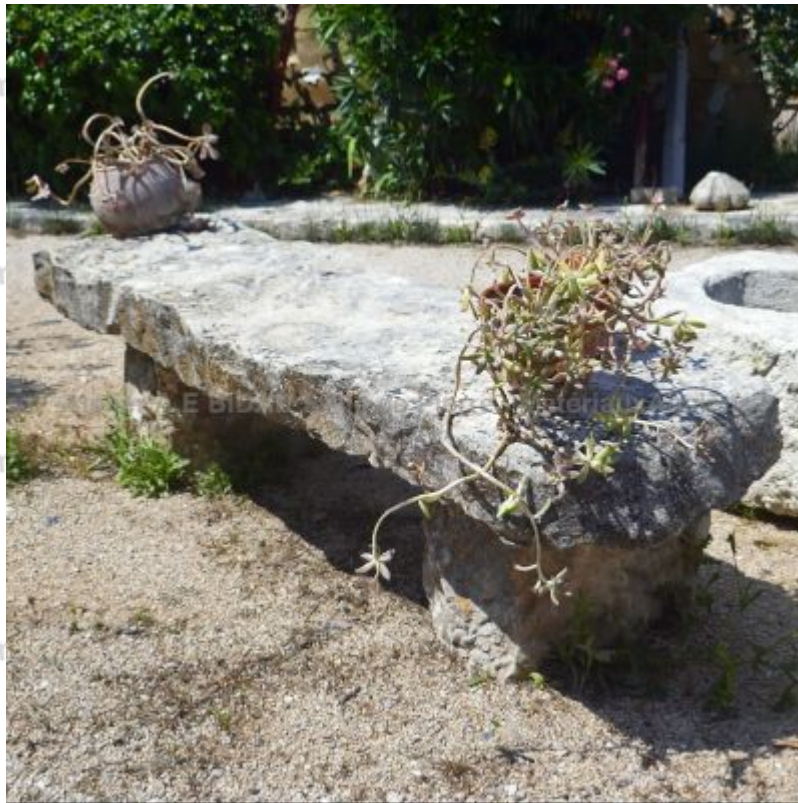

## **Long rustic looking bench in aged and patinated stone**

This long bench made of solid old stones is composed of a thick monolith rustic-looking seating stone resting on 2 monobloc massive legs. Rustic garden bench in old stones.

Height 55 cm  
Width 215 cm  
Depth 55 cm  
- Jambes : L 30 x D 50 x H 40 cm (approx.)

Price  
**1950 €**

Reference  
**MA1577**

**SAS Alain Edouard Bidal**

2420 Route du Thor - RN 100 - 84800 L'Isle sur la Sorgue (France)  
Tél. : +33 (0)4 90 20 72 83 - [infos@sculptures-bidal.com](mailto:infos@sculptures-bidal.com)  
[www.materiaux-anciens-bidal.com](http://www.materiaux-anciens-bidal.com) - [www.sculptures-bidal.com](http://www.sculptures-bidal.com)