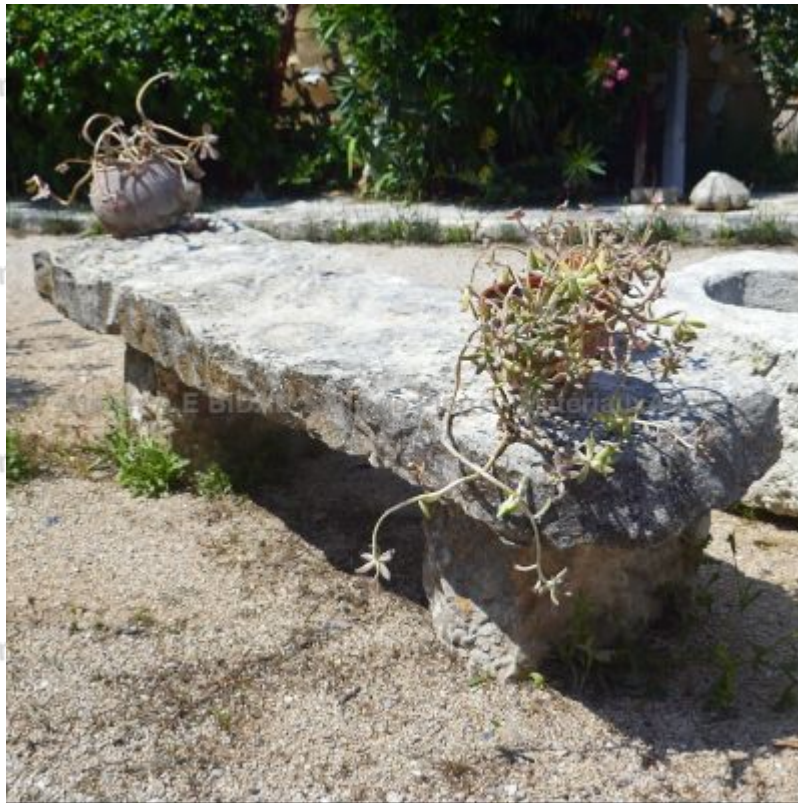

## Long rustic looking bench in aged and patinated stone

This long bench made of solid old stones is composed of a thick monolith rustic-looking seating stone resting on 2 monobloc massive legs. Rustic garden bench in old stones.

Height 55 cm  
Width 215 cm  
Depth 55 cm  
- Jambes : L 30 x D 50 x H 40 cm (approx.)

Price  
**1950 €**

Reference  
**MA1577**

**SAS Alain Edouard Bidal**

2420 Route du Thor - RN 100 - 84800 L'Isle sur la Sorgue (France)  
Tél. : +33 (0)4 90 20 72 83 - [infos@sculptures-bidal.com](mailto:infos@sculptures-bidal.com)  
[www.materiaux-anciens-bidal.com](http://www.materiaux-anciens-bidal.com) - [www.sculptures-bidal.com](http://www.sculptures-bidal.com)