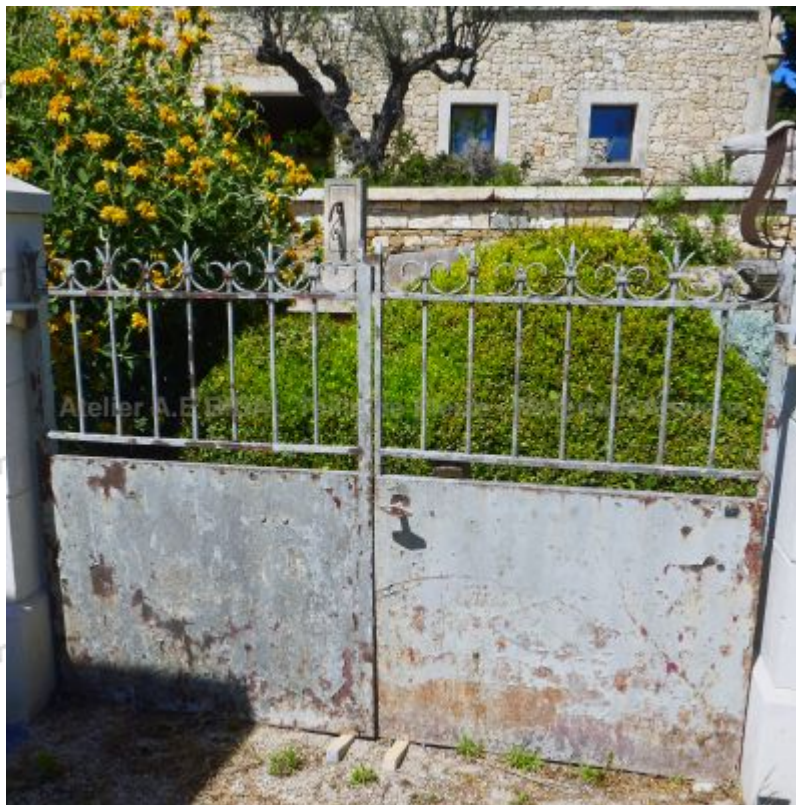

Antique semi-openwork riveted wrought-iron double gate

Antique semi-openwork wrought-iron double gate with paneled bottoms, square iron frame and round iron bars topped by volutes. Riveted structure. Beautiful rusted patina.

Height 130 cm

Length 198 cm

Price

1630 €

Reference

MAP44

SAS Alain Edouard Bidal

2420 Route du Thor - RN 100 - 84800 L'Isle sur la Sorgue (France)