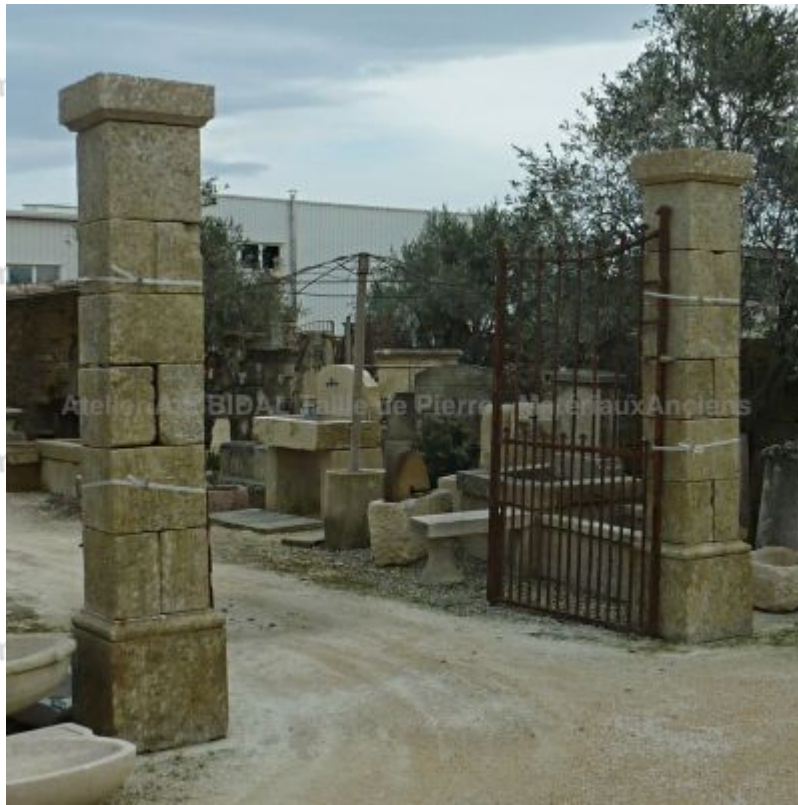

Tall ancient square pillars in patined aged stone - the pair

This pair of pillars made of old patinated stone presents a massive molded base, a square shaft made of a beautiful assemblage of stones and an elegant flat capital. Ideal for an entrance portal.

Height 275 cm

Width 50 cm

Depth 50 cm

- Base : 50 cm² - Shaft : 40 cm²

Price

3000 €

Reference

MAPI48