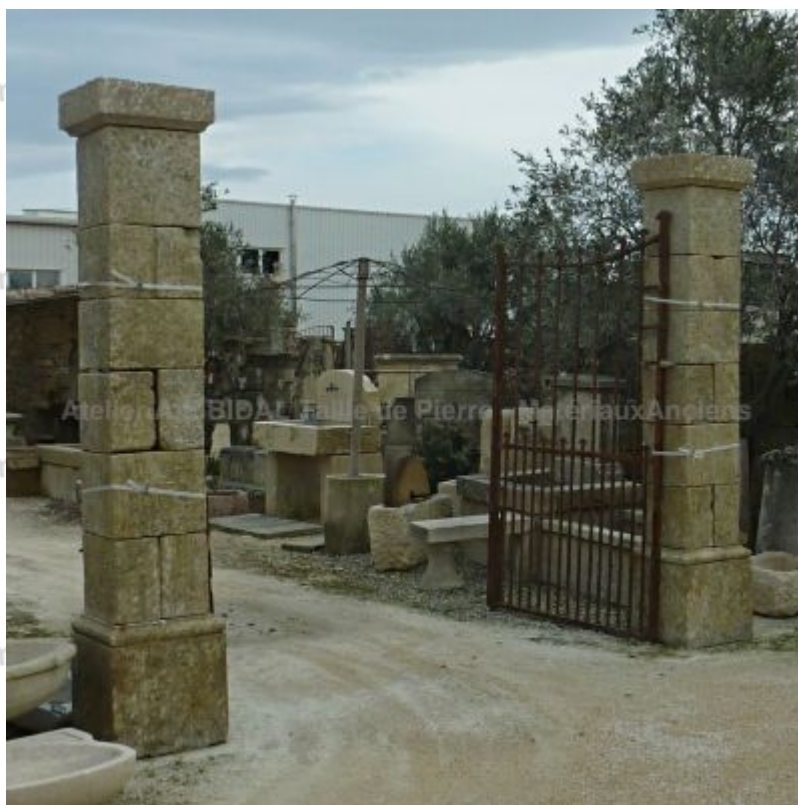

Tall ancient square pillars in patined aged stone - the pair

This pair of pillars made of old patinated stone presents a massive molded base, a square shaft made of a beautiful assemblage of stones and an elegant flat capital. Ideal for an entrance portal.

Height 275 cm

Width 50 cm

Depth 50 cm

- Base : 50 cm² - Shaft : 40 cm²

Price

3000 €

Reference

MAPI48